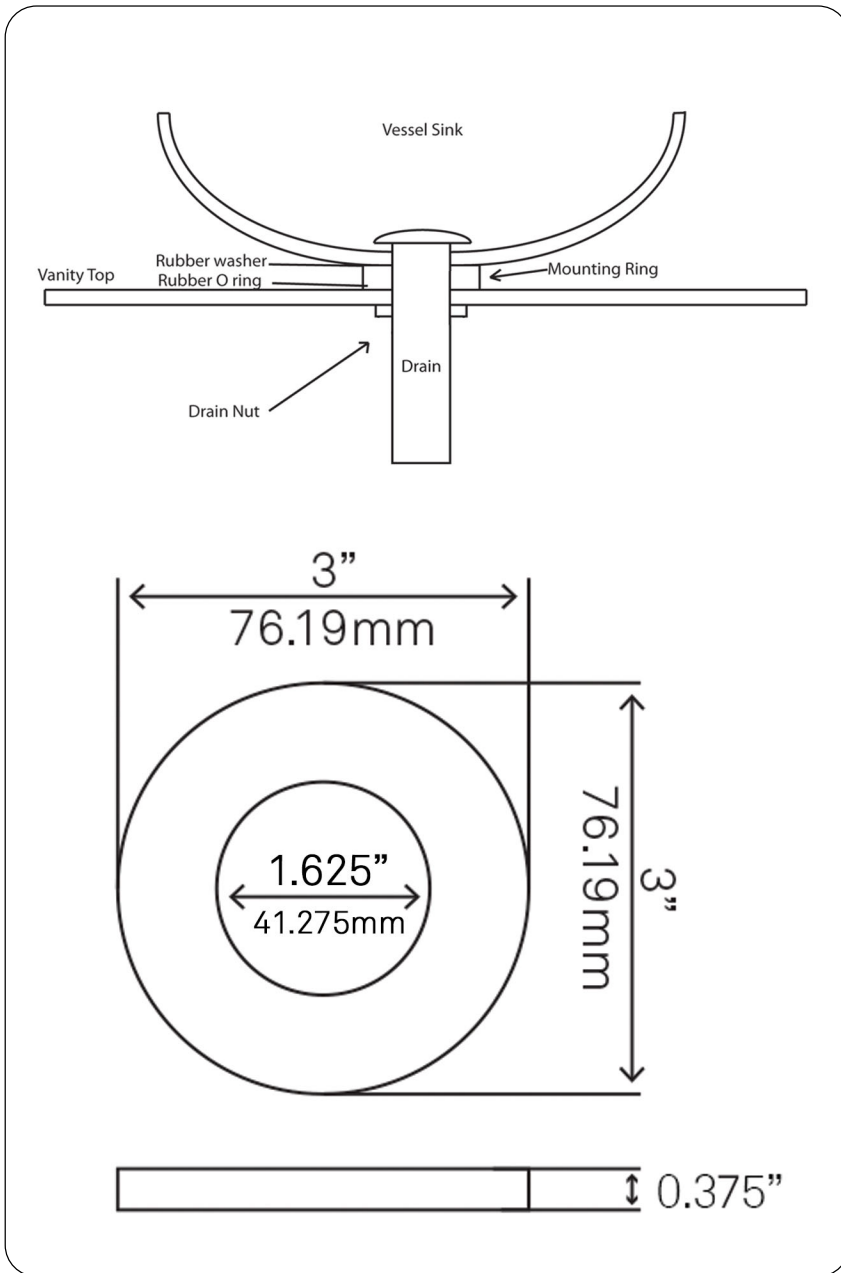

**MR-001 Series
Mounting Ring for Vessel Sinks**

Requested By: _____

Specific Features: _____

STANDARD SPECIFICATIONS:

- Available in: Chrome, Brushed Nickel, Black or Rubbed Bronze
- Solid brass construction
- 3" wide by .375" height
- Includes: Rubber washer to cushion sink from the mounting ring & 1 rubber o-ring to seal between counter
- Designed to work with any standard, round bottom vessel sink